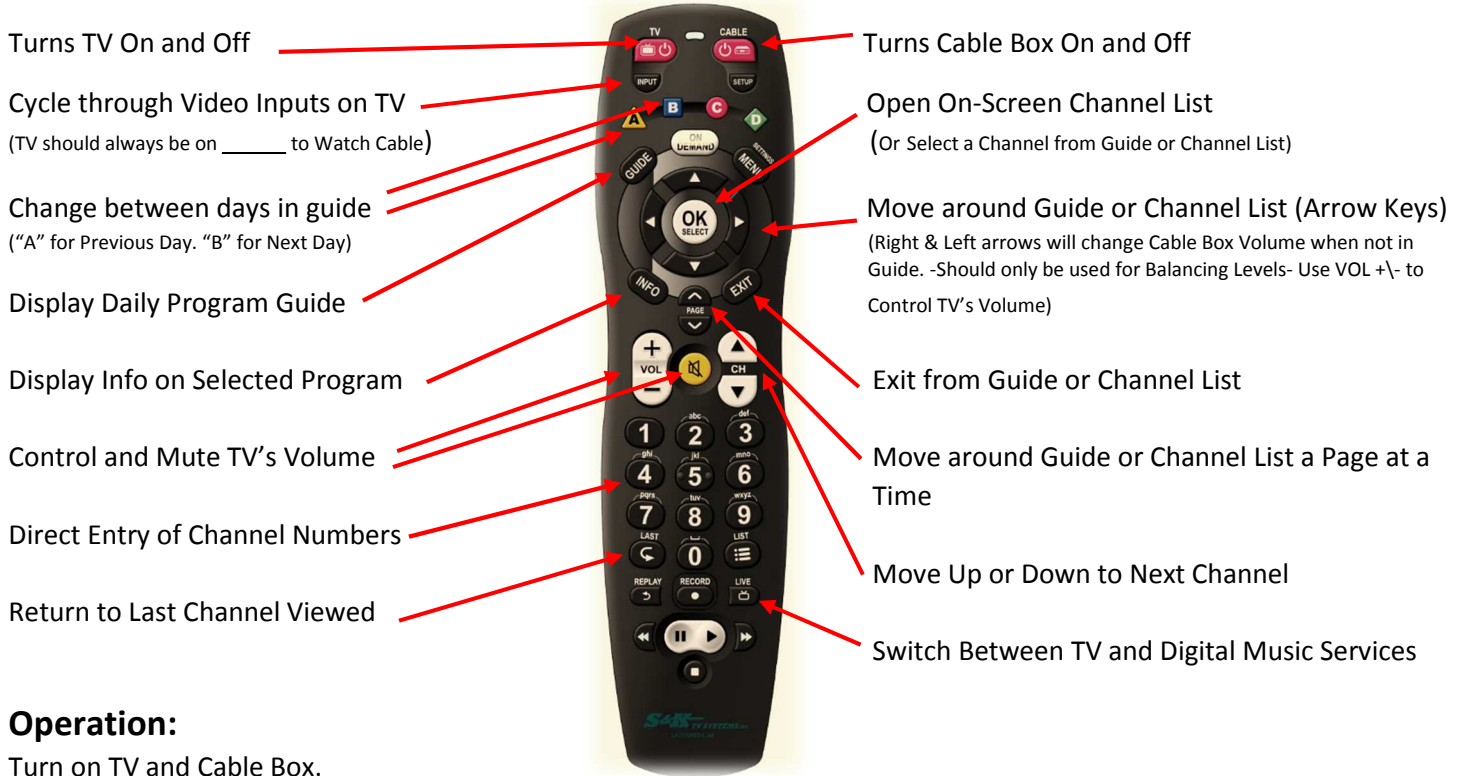

S & K TV Systems

Cable Box/Remote Operation instructions

Standard Definition Box (TVS 4000)

Operation:

Turn on TV and Cable Box.

Tune the channel number using the number pad or channel up/down buttons. Refer to printed listing on back of this card.

Optional: Press Guide or OK button to access Program Guide or Channel listing. Choose your channel by navigating through guide or channel listing. Hit select to tune channel. (You can hit exit at any time to stop navigation and tune the channel number using the number pad or channel up/down buttons.)

Trouble shooting:

TV is on but has no picture:

No lights on cable box – Make sure box is plugged into power outlet.

Turn box on using power switch on back left corner.

Flashing red light on cable box – Turn on cable box using "Cable" power button on remote.

Solid red light, and flashing green Light on box – Check to see if coax connector is connected tightly to Wall outlet and RF input on box.

Solid red and green lights on box – Verify TV is on the correct video input (_____) using input button On the remote to cycle through available inputs.