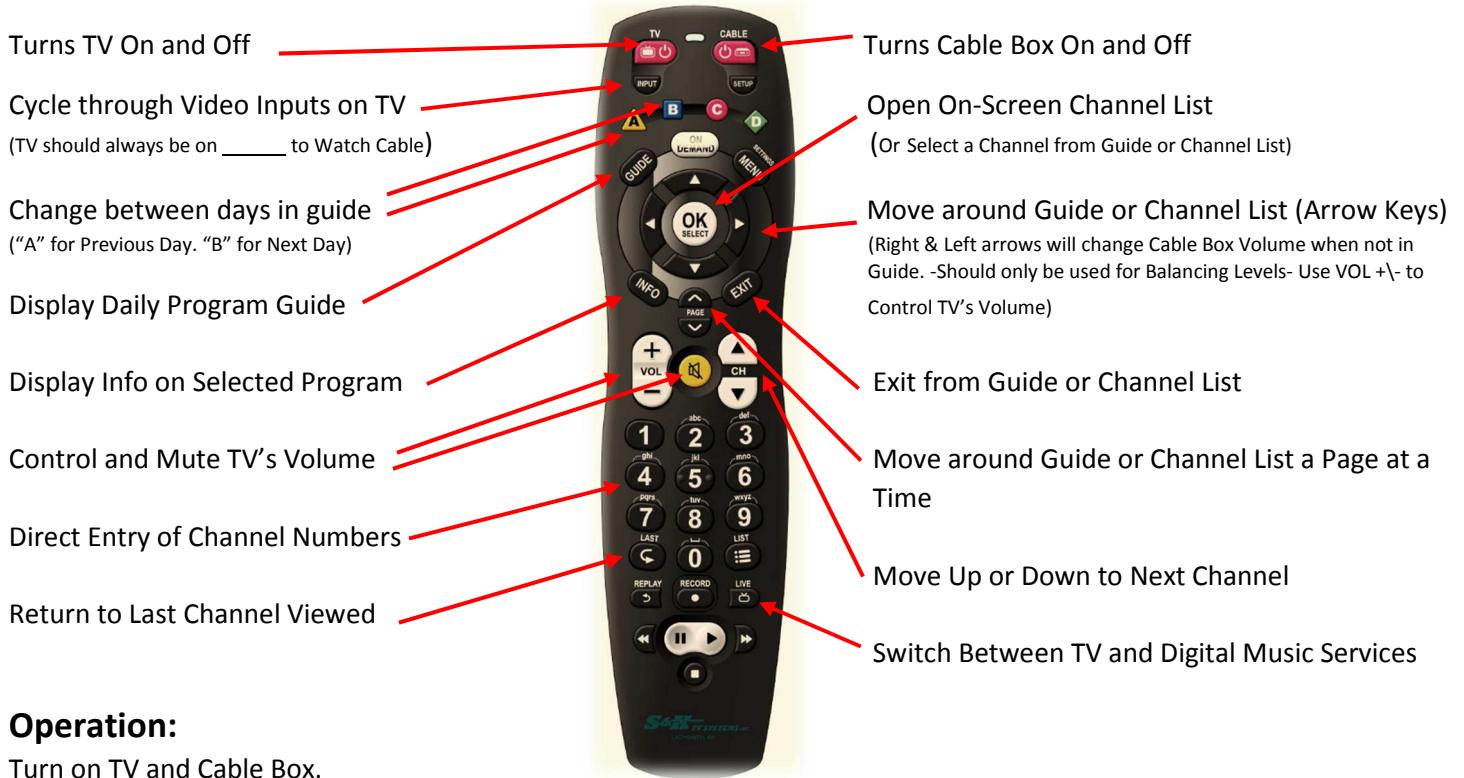

#### **Operation:**

Turn on TV and Cable Box.

Tune the channel number using the number pad or channel up/down buttons. Refer to printed listing on back of this card.  
*Optional: Press Guide or OK button to access Program Guide or Channel listing. Choose your channel by navigating through guide or channel listing. Hit select to tune channel. (You can hit exit at any time to stop navigation and tune the channel number using the number pad or channel up/down buttons.)*

##### **TV is on but there is no picture:**

No lights on cable box – Make sure box is plugged into a working power outlet.

Turn box on using power button on the front left corner of the box.

Time and flashing red light on cable box – Turn on cable box using "Cable" power button on remote.