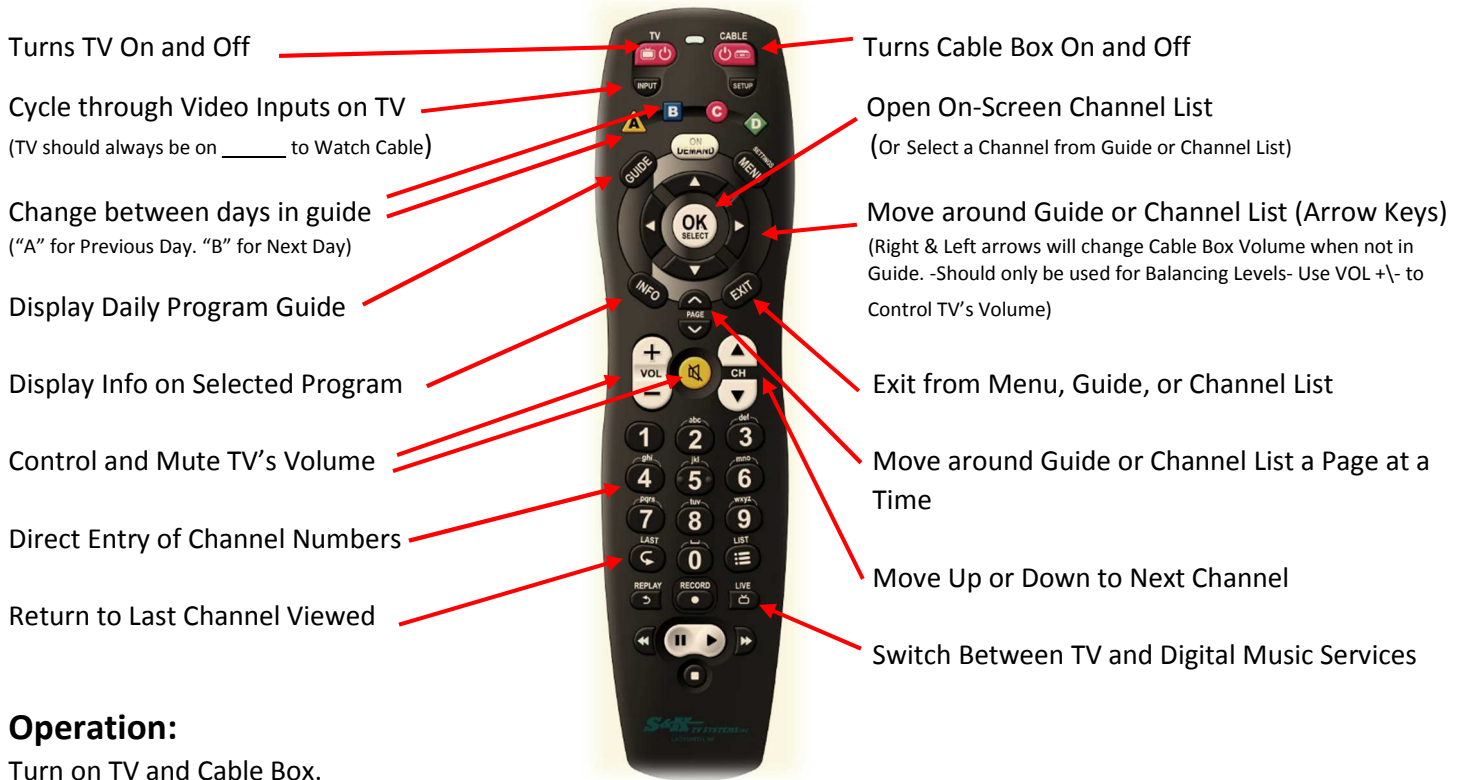

S & K TV Systems

Cable Box/Remote Operation instructions

High Definition Box (TVS 5000A)

Operation:

Turn on TV and Cable Box.

Tune the channel number using the number pad or channel up/down buttons. Refer to printed listing on back of this card.

Optional: Press Guide or OK button to access Program Guide or Channel listing. Choose your channel by navigating through guide or channel listing. Hit select to tune channel. (You can hit exit at any time to stop navigation and tune the channel number using the number pad or channel up/down buttons.)

Trouble shooting:

TV is on but there is no picture:

No lights on cable box – Make sure box is plugged into a working power outlet.

Turn box on using power button on the front left corner of the box.

Time and flashing red light on cable box – Turn on cable box using "Cable" power button on remote.

Program # & solid red light & flashing green light on box – Check to see if coax connector is

Connected tightly to wall outlet and RF input on box.

Program # & solid red & green lights on box – Verify TV is on the correct video input (_____) use