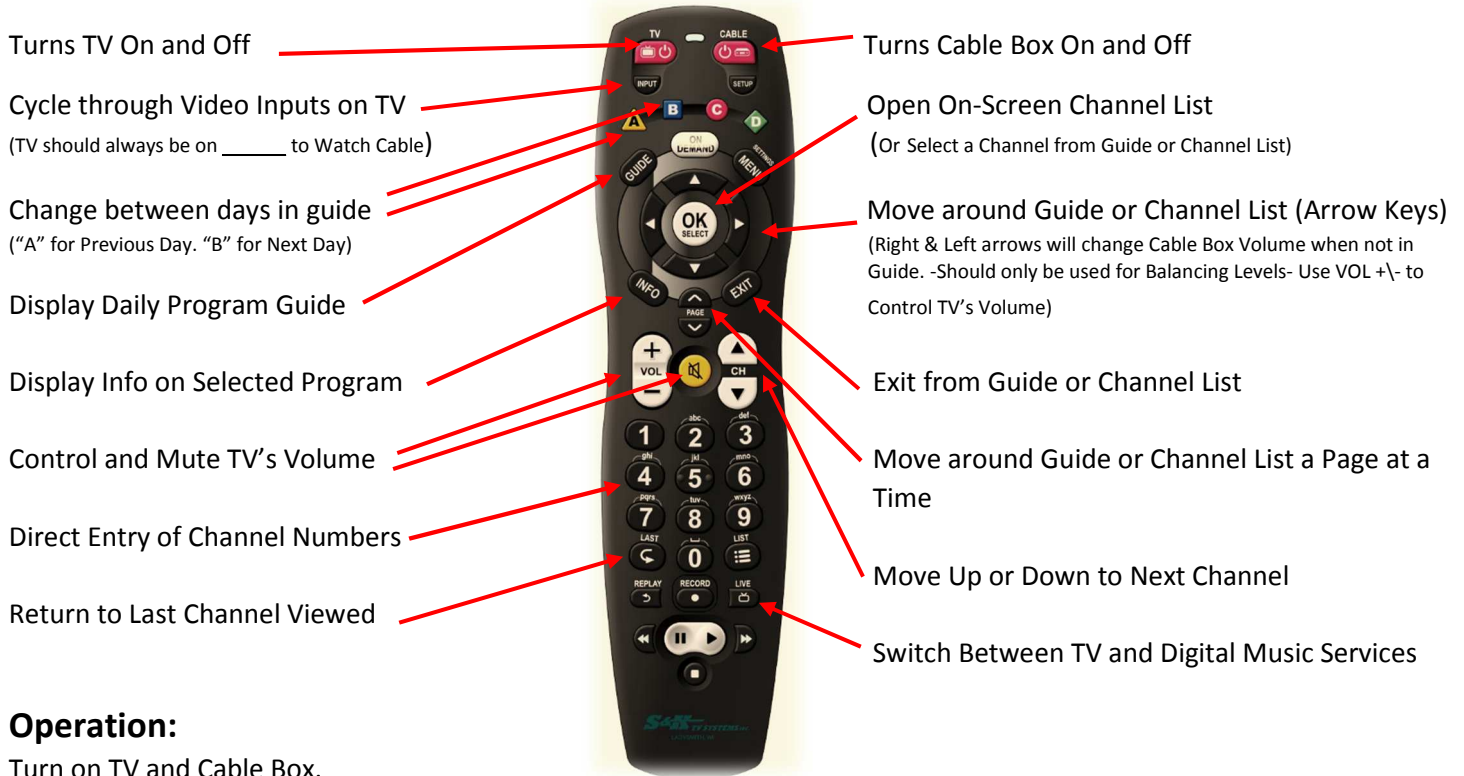

S & K TV Systems

Cable Box/Remote Operation instructions

High Definition Box (TVS 5000)

Operation:

Turn on TV and Cable Box.

Tune the channel number using the number pad or channel up/down buttons. Refer to printed listing on back of this card. *Optional: Press Guide or OK button to access Program Guide or Channel listing. Choose your channel by navigating through guide or channel listing. Hit select to tune channel. (You can hit exit at any time to stop navigation and tune the channel number using the number pad or channel up/down buttons.)*

Trouble shooting:

TV is on but there is no picture:

No lights on cable box – Make sure box is plugged into a working power outlet.

Turn box on using power button on the front left corner of the box.

Time and flashing red light on cable box – Turn on cable box using “Cable” power button on remote.

Program # & solid red light & flashing green light on box – Check to see if coax connector is

Connected tightly to wall outlet and RF input on box.

Program # & solid red & green lights on box – Verify TV is on the correct video input (_____) use

Input button on the remote to cycle through available inputs.

Check HDMI (or 5 wire Component) connection from cable box to TV for tightness.

Replace cables if necessary.

TV has a frozen picture (or you have verified the steps above and still have no picture):