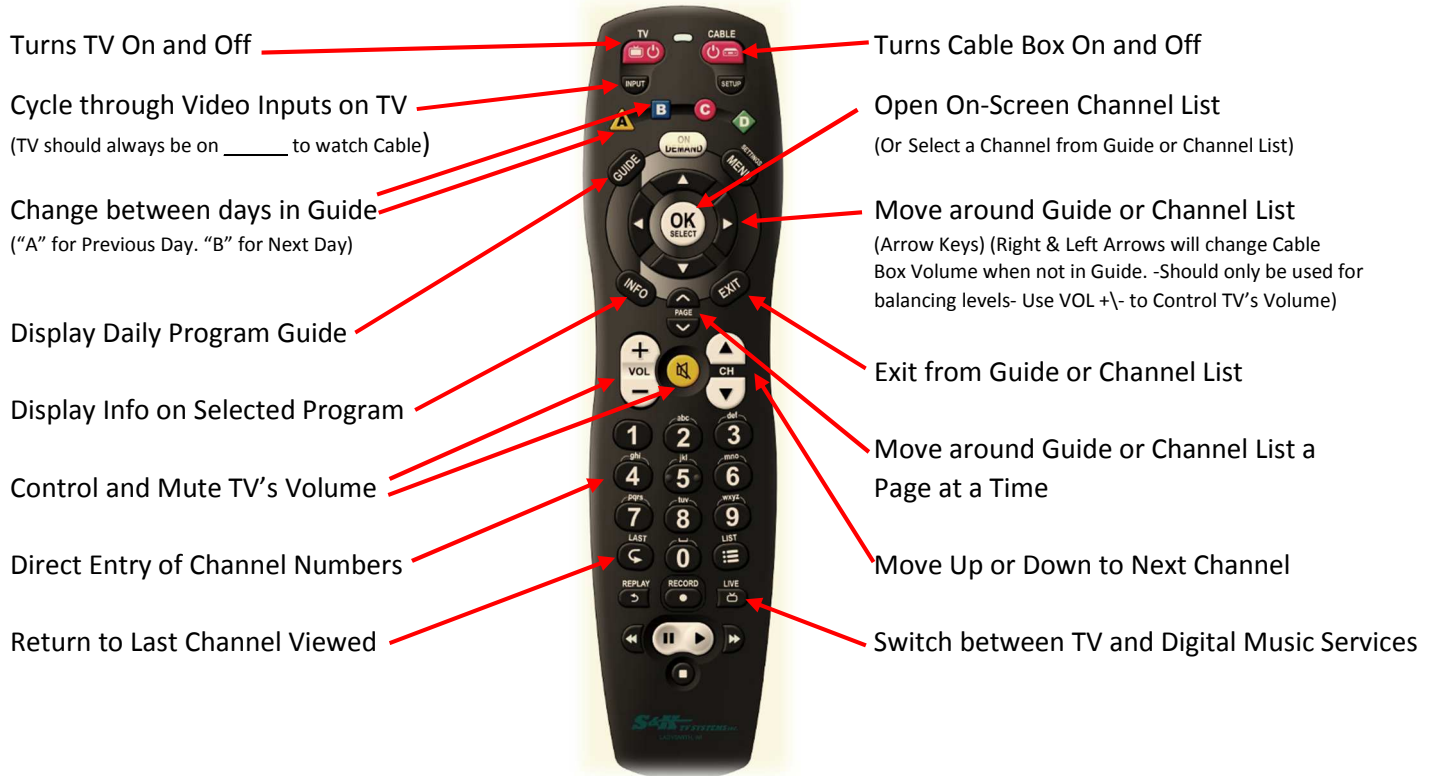

S & K TV Systems

Cable Box/Remote Operation Instructions

Standard Definition Box (TVS 4000)

Operation:

Turn on TV and Cable Box.

Tune the Channel Number using the Number Pad or Channel Up/Down Buttons. Refer to printed listing on back of this card.

Optional: Press Guide or OK button to access Program Guide or Channel listing. Choose your Channel by navigating through Guide or Channel Listing. Hit Select to tune Channel. (You can hit Exit at any time to stop navigation and tune the Channel Number using the Number Pad or Channel Up/Down Buttons.)

Trouble shooting:

TV is on but has no picture:

No lights on cable box – Make sure box is plugged into power outlet.

Turn box on using power switch on back left corner.

Flashing red light on cable box – Turn on cable box using "Cable" power button on remote.

Solid red light, and flashing green Light on box – Check to see if coax connector is connected tightly to Wall outlet and RF input on box.

Solid red and green lights on box – Verify TV is on the correct video input (_____) using input button On the remote to cycle through available inputs.